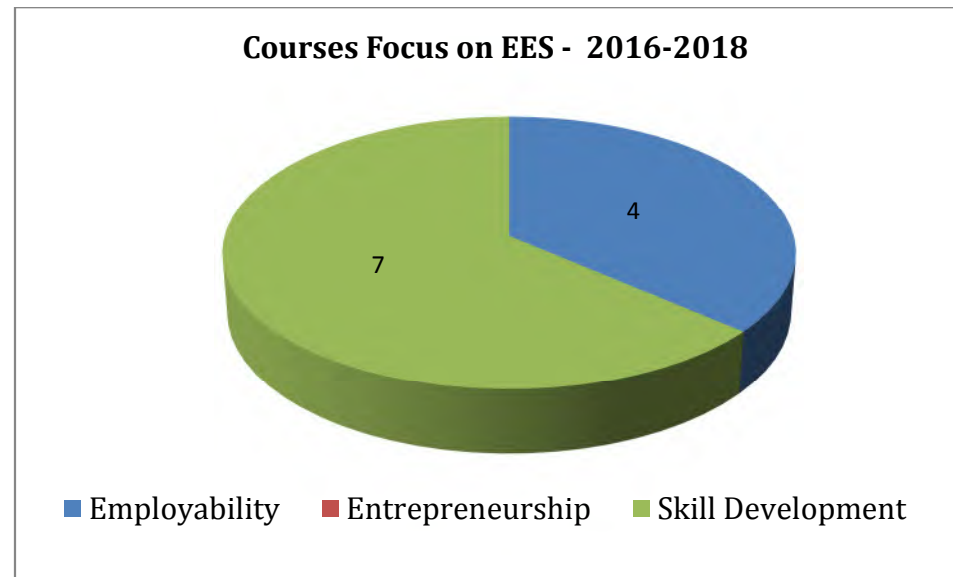

### Department of Computer Science

Courses focus on Employability, Entrepreneurship and Skill development

Particulars	Regulation 2016 - 2018	Regulation 2018 - 2020	Regulation 2021 - 2023
Courses Focusing Employability	4	11	10
Courses Focusing Skill Development	7	15	17
Courses Focusing Entrepreneurship	0	1	1
<b>Total</b>	<b>11</b>	<b>27</b>	<b>28</b>

### Courses focus on Employability, Entrepreneurship and Skill development

Regulation 2016 - 2018

S.No.	Semester	Course Code	Course Name	Employability	Skill Development	Entrepreneurship	Contemporary Requirement
1	III	16PCSC31	Web Technology		YES		
2	III	16PCSC32	Software Project Management		YES		
3	III	16PCSO31	Network Security and Cryptography		YES		YES
4	III	16PCSO32	Neural Networks		YES		
5	III	16PCSO33	Object Oriented Analysis and Design		YES		
6	III	16PCSN31	Internet Technologies		YES		
7	III	16PCSC3P	Open Source Tools Lab	YES			YES
8	III	16PCSC3Q	Dot Net Programming Lab	YES			
9	IV	16PCSC41	Advanced Computing		YES		YES
10	IV	16PCSC42	Employability Skills	YES			YES
11	IV	16PCSJ41	Project & Viva -Voce	YES			
<b>Total No of courses</b>				<b>4</b>	<b>7</b>	<b>0</b>	
<b>Percentage</b>				<b>36.36%</b>	<b>63.64%</b>	<b>0%</b>	

### Courses focus on Employability, Entrepreneurship and Skill development

Regulation 2016 - 2018

Graphical Representation

### Courses focus on Employability, Entrepreneurship and Skill development